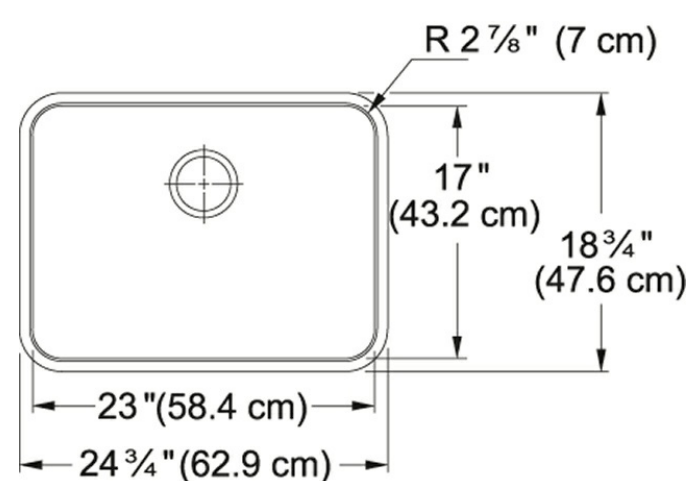

Grande GDX11023 Stainless Steel

The simplicity of shape, the functionality of a flat surface and the convenience of wide corners for easy cleaning creates the perfect sink.

Product Picture

Product Dimensions

Length overall	24 3/4"
Width overall	18 3/4"
Length of large bowl	23"
Width of large bowl	17"
Depth of large bowl	9"
Minimum Cabinet Size	30"
Gauge	18

Technical Drawing

General Information

Type of Material	18 Gauge Stainless Steel
Number of Bowls	1
Installation Clips	Yes
Cut-Out Template	Yes
Where to buy	Showroom